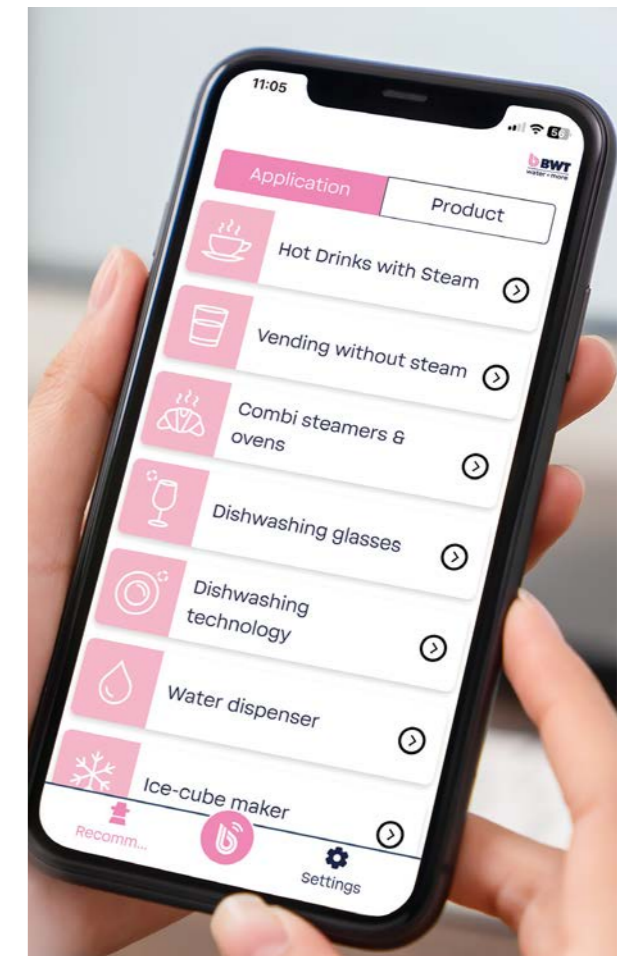

With the BWT Best Water Professional App, you can keep an eye on our suitable BWT water+more products anywhere and at any time:

An app for the respective requirements - i.e. the local water quality, the required water quantity and the specific customer application - as simple, fast, safe and convenient as possible:

- » Enter local water hardness, application and consumption, and the right filter in the optimum size and replacement date are displayed.
- » Practical tips and information about water optimization complete the offer.
- » Direct contact to your BWT water+more contact person.